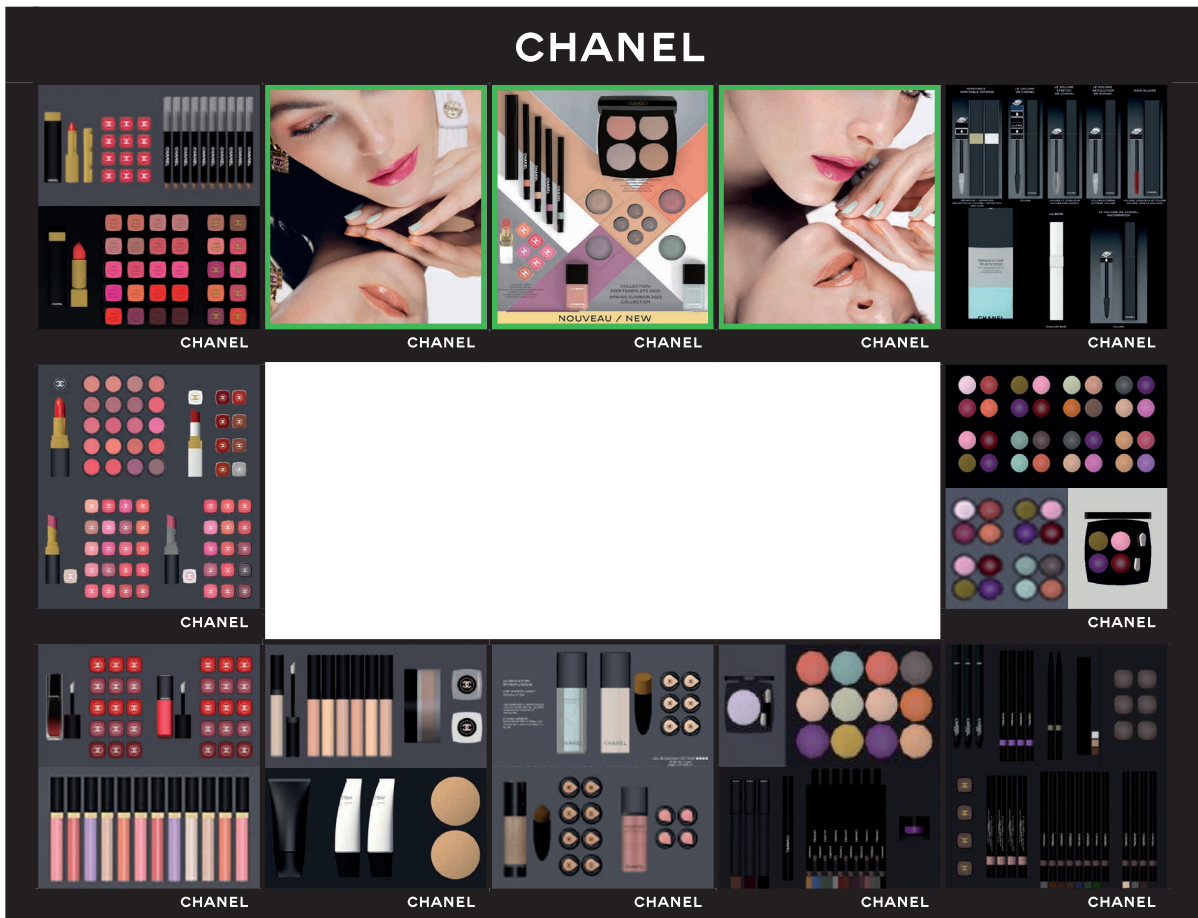

CHANEL

CHANEL

CHANEL

CHANEL

OPEN SELL MODEL 2

GRÜN = NEU

Schublade

Schublade