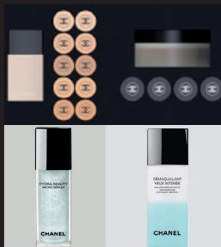

OPEN SELL GONDEL

GRÜN = NEU

CHANEL

CHANEL